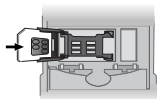

5. Remove battery's protective cover.